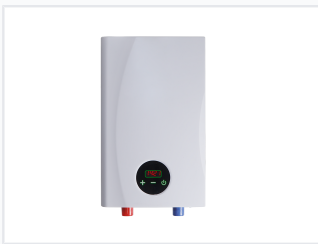

ADDITIONAL IMAGES

Product Overview

Instant On-Demand Heating

The DR06B/C is a high-efficiency electric water heater designed to provide instant hot water on demand, eliminating the need for bulky storage tanks. Its compact, wall-mountable design makes it an ideal solution for point-of-use applications in bathrooms, kitchens, and utility rooms. Featuring an intuitive digital interface for precise temperature control, this unit combines energy savings with reliable performance for both residential and commercial environments.

Performance & Features

Key Performance Metrics

6 DR
Model Series

Key Features

On-Demand Heating, Digital Display, Compact Design, Wall-Mountable, Energy Efficient

Safety & Operation

Safety Mechanisms

- Overheat Protection
- Automatic Shut-off