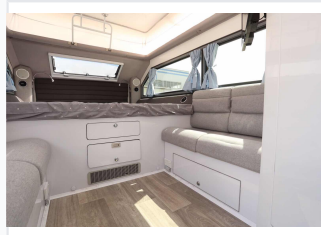

# Off-Road Adventure Caravan

This off-road caravan is built for adventure, featuring a robust chassis and all-terrain tires. It includes a comfortable interior with ample storage and essential amenities for off-grid living.

## ADDITIONAL IMAGES

### Key Interior Features

- Bed with storage
- Overhead storage cabinets
- Drawer storage
- Sofa seating
- Air conditioning vent
- Light-colored wood flooring

### Interior Design

Compact, well-organized layout with natural light and overhead illumination.