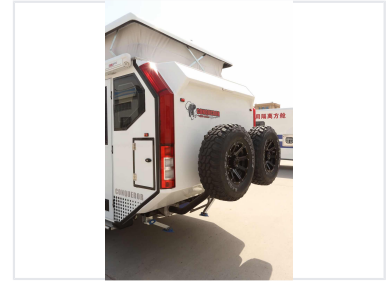

# Off-Road Adventure Caravan

This off-road caravan is built for adventure, featuring a robust chassis and all-terrain tires. It includes a comfortable interior with ample storage and essential amenities for off-grid living.

## ADDITIONAL IMAGES

### Rugged Off-Road Adventure Caravan

This off-road caravan is engineered for durability and performance in challenging environments. It features a robust chassis, heavy-duty suspension, and all-terrain tires designed to withstand harsh conditions while providing a reliable mobile living solution. With a pop-up roof for increased headroom and ventilation, this caravan balances rugged capability with essential comforts for off-grid travel.