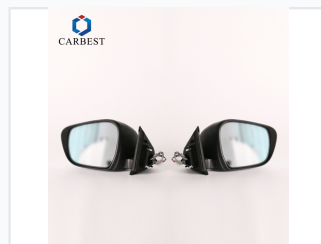

Nissan Navara NP300 Side Mirror (2014-2019)

This side mirror is compatible with Nissan Navara NP300 vehicles manufactured from 2014 to 2019. It provides optimal visibility and is constructed from durable materials.

ADDITIONAL IMAGES

Product Overview

Premium Replacement Side Mirror

This side mirror assembly is designed specifically for Nissan Navara NP300 vehicles manufactured between 2014 and 2019. Constructed from durable ABS plastic, it features electrical adjustment capabilities and integrated turn signal indicators for enhanced safety. The unit is engineered as a direct replacement for original equipment, ensuring a precise fit and reliable long-term performance.