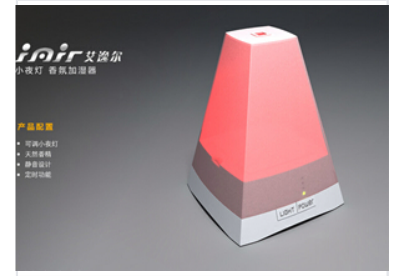

Night Light Fragrance Diffuser

This night light fragrance diffuser provides both humidification and fragrance diffusion. Its compact size allows for easy placement, and it features automatic power-off protection for safety.

ADDITIONAL IMAGES

Product Overview

A Multi-Functional Atmosphere Enhancer

This Night Light Fragrance Diffuser combines efficient humidification with ambient lighting and aromatherapy to create a relaxing environment. Designed with a durable, frosted PP material, it provides a soft, uniform mist while operating silently, making it ideal for bedrooms, hotels, and home offices. Safety features include automatic power-off protection when the water tank is empty, ensuring long-term reliability and peace of mind.

Technical Specifications

Product Dimensions

- 152mm (Length)
- 110mm (Width)
- 110mm (Height)

Humidification Capacity	30 ml/h
Power Consumption	15 W
Voltage	24 V

Features & Functionality

Nightlight Modes

3 Adjustable Modes