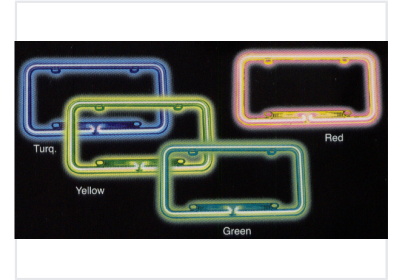

Neon Car License Plate Frame

Vibrant neon license plate frames enhance a vehicle's appearance. Available in colors such as turquoise, yellow, green, and red, the frames add a unique glow to license plates.

Product Overview

Vibrant Customization

These neon license plate frames provide an eye-catching aesthetic upgrade for any vehicle. Engineered for durability, they are built to withstand various weather elements while maintaining their glow. Installation is straightforward, making them an ideal accessory for car, truck, and motorcycle owners seeking a unique look.

Product Details

Vehicle Compatibility

Cars • Trucks • Motorcycles

Build Quality

- Weather-resistant construction
- Long-lasting illumination
- Easy-install design

Available Colors

Turquoise, Yellow, Green, Red