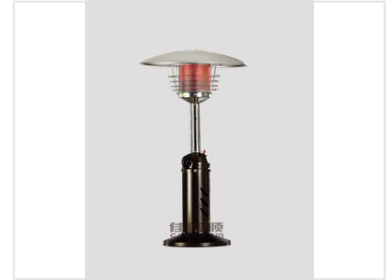

Mushroom Outdoor Patio Heater

This portable mushroom patio heater provides warmth and comfort in outdoor settings. Its mushroom-shaped reflector directs heat downwards, creating a cozy environment for patios and decks.

Product Overview

Portable Outdoor Heating Solution

This mushroom-style outdoor patio heater is a compact and efficient heating solution designed for versatility and warmth in outdoor settings. Engineered for portability, it features a robust aluminum reflector that directs heat downward, creating a comfortable environment for patios and decks. With safety-focused features like an Oxygen Depletion Sensor (ODS) and compatibility with standard portable fuel tanks, it offers a reliable way to extend outdoor usability.

Performance & Technical

Heat Output

11000 BTU

Heat Output

Fuel Compatibility

Propane, Butane

Dimensions & Weight

Component Dimensions

Component	Dimensions
Total Height	37.8"
Reflector Diameter	20.87"
Base Diameter	13.2" x 1.97"
Burner Unit	6.7" x 8"

Weight

- Gross Weight: 15.4 LBS
- Net Weight: 13.2 LBS

Safety & Features

Safety Systems

ODS (Oxygen Depletion Sensor) • Tip-over Safety Shut-off • Flame Failure Device