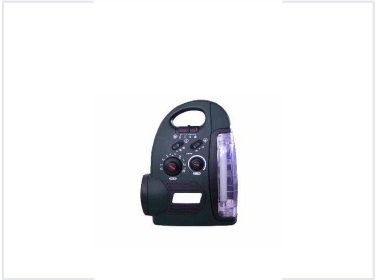

Multifunctional Emergency and Security Lighting Device with Radio

This multi-functional device provides emergency and security lighting, featuring a flashlight, area light, and radio. It is equipped with adjustable knobs and switches, an integrated handle, and a robust housing.

Product Overview

Versatile Emergency Solution

The TK-888 is a multifunctional device designed for safety, security, and utility in emergency situations or outdoor settings. It combines powerful illumination with an integrated AM/FM radio and cassette player for information and entertainment. Built for reliability, it features automatic emergency activation and comprehensive power management systems.

Lighting Specifications

Light Source

- 2x8 inch 6W Fluorescent Tubes
- Searching Torch

Lighting Features

Multi-Angle Tilting, Blinking Function, Automatic Emergency Light-Up

Power and Battery

Indicators

Red LED Charging • Green LED Power