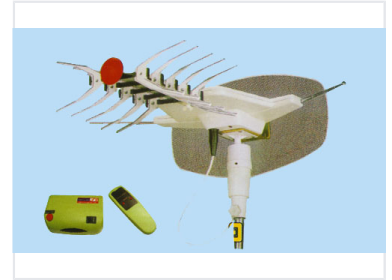

Multi-Element Receiver Antenna with Remote Control

This antenna is designed for efficient signal reception. It features a multi-element array with remote control for adjusting its orientation.

Overview

High-Performance Signal Reception

The JY75 multi-element receiver antenna is engineered for efficient signal capture and superior directionality. Featuring a robust reflector screen and an integrated remote control system, this unit allows for precise orientation adjustments to optimize reception. Built with durable, weather-resistant materials, it offers reliable performance for demanding outdoor installations.

Technical Specifications

Installation Environment

Outdoor Rated • Weather Resistant

Antenna Type

Multi-element array with reflector screen

Control System

Remote Control, Adjustable Orientation, Control Box Included