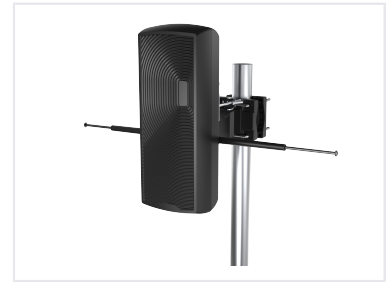

Multi-Directional TV Antenna

This multi-directional antenna is designed for optimal signal reception from various directions. Its compact design minimizes wind load and maximizes aesthetic appeal.

ADDITIONAL IMAGES

Product Overview

High-Performance Multi-Directional Reception

This innovative all-in-one antenna solution is designed to provide comprehensive 360-degree coverage for VHF and UHF signals, ensuring reliable reception for televisions and FM radio. Featuring a smart boost system with an integrated adjustment dial, it allows for fine-tuned signal optimization. Its durable, weather-resistant construction makes it suitable for diverse exterior installations, including walls, roofs, balconies, and attics.

Technical Specifications

Signal Processing

Smart Boost System • Adjustment Dial

Coverage Type	Omni-directional (360-degree)
Supported Bands	FM, VHF, UHF
Rotation Capability	180 degrees

Installation & Durability