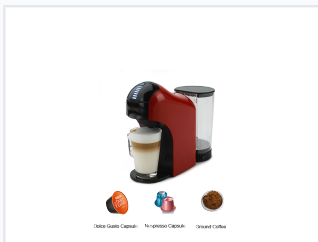

ADDITIONAL IMAGES

Overview

Versatile Multi-Capsule Coffee Solution

This advanced multi-capsule coffee machine offers exceptional versatility, designed to accommodate Nespresso capsules, Dolce Gusto capsules, and ground coffee powder in a single unit. Featuring an intuitive mouse scroll wheel interface and a 7-level LED volume selector, users can easily customize their brew strength and size. With a high-performance 15-bar pressure pump and a compact, user-friendly design, this machine is an ideal choice for both home and office environments.

Technical Specifications

Pump Pressure

15 bar
Pressure

Rated Power	1450 W
Voltage	110-240V
Water Tank Capacity	1 L
Product Weight	2.5 kg