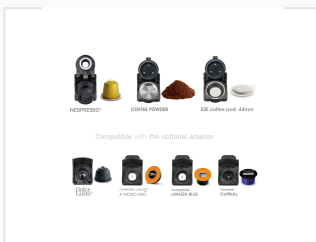

ADDITIONAL IMAGES

Product Overview

Versatile Multi-Capsule Brewing

This multi-capsule coffee machine offers exceptional flexibility for professional and home environments, supporting a wide range of capsule systems and coffee formats. Featuring a patented brewing group design, it delivers consistent quality with a powerful 19-bar pump for optimal extraction. Its compact, sleek footprint and user-friendly interface make it an ideal solution for diverse coffee preferences in a single, efficient unit.

Technical Specifications

Power Ratings

1450 W

High Voltage Power

1250 W

Low Voltage Power

Pump Pressure	19 bar
Water Tank Capacity	0.6 L
Auto Standby	15 min

Features & Compatibility

Operational Features

- Transparent removable water tank
- ON/OFF main switch
- Ready-to-brew indicator
- Manual or auto-stop brewing options
- Patented brewing group design

Supported Capsule & Coffee Systems

Nespresso Compatible, Dolce-Gusto, Coffee Powder, Coffee Pods, Lavazza A Modo Mio, Lavazza Blue, Caffitaly