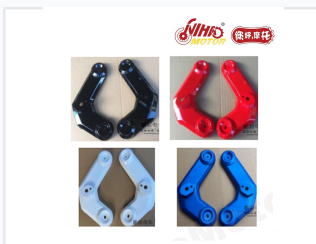

Motorcycle Winker Decoration Cover for Honda MSX125 and Electric Scooters

This winker decoration cover enhances the look of Honda MSX125 motorcycles and electric scooters. It provides a stylish and protective cover for the winker area.

ADDITIONAL IMAGES

Product Overview

The BK-13 cover offers a stylish upgrade and protection for Honda MSX125 winker components.

Premium Winker Decoration Covers

The BK-13 winker decoration cover is a high-quality accessory designed to enhance the aesthetic appeal of motorcycles and electric scooters. Crafted for a seamless fit, these covers provide both a stylish customized look and protective shielding for winker components. Durable construction ensures long-lasting performance and resistance to daily wear and tear for motorcycle enthusiasts.