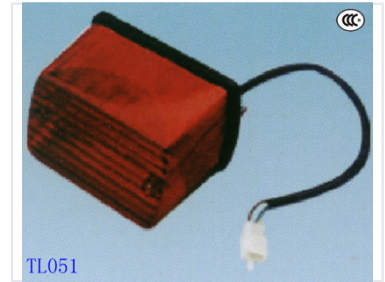

Motorcycle Tail Light with Wiring Harness

This motorcycle tail light assembly provides rear illumination. It features a red lens, black trim, and includes a wiring harness.

Product Overview

Professional Rear Illumination Solution

This motorcycle tail light assembly is engineered for reliable rear illumination, featuring a durable red lens for high visibility and a sleek black trim for seamless aesthetic integration. The unit comes pre-equipped with a dedicated wiring harness, ensuring a straightforward electrical connection to your vehicle's existing system. Designed for versatility, this component is suitable for motorcycles and various other vehicles requiring dependable rear lighting.

Technical Details

Model Number	TL051
Component Type	Tail Light Assembly
Key Features	Wiring Harness Included, Red Lens, Black Trim, Rear Illumination