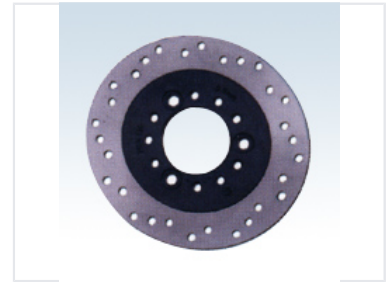

Motorcycle Luggage Bag

This motorcycle luggage bag offers a practical storage solution for riders. It is constructed from durable materials to withstand various riding conditions.

Product Overview

High-Performance Motorcycle Luggage Solution

This motorcycle luggage bag is engineered for riders who demand reliability and performance. Designed to withstand diverse riding conditions, it offers a secure storage solution for your gear, ensuring it stays protected during long journeys. Its durable construction guarantees long-lasting performance and peace of mind on the road.