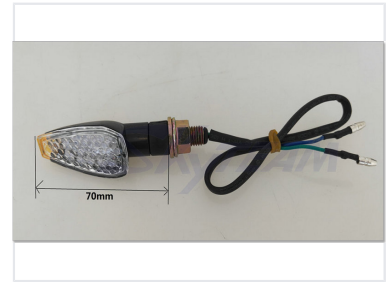

Motorcycle LED Turn Signal Light

This LED turn signal light is designed for motorcycles. It features a clear lens for enhanced visibility and a durable housing.

ADDITIONAL IMAGES

Product Overview

High-Performance LED Turn Signal

This high-intensity LED turning light is engineered specifically for compatibility with DAX SKYMAX motorcycles. Designed for enhanced visibility and safety, it features a durable black housing and a clear lens for optimal light output. The unit is built for long-lasting performance, making it an ideal choice for replacement or upgrades.

Physical Dimensions

Length	70 mm
--------	-------

Design & Build

Housing Color	Black
Lens Type	Clear

Compatibility

Compatible Models	DAX SKYMAX, SKYTEAM
-------------------	---------------------

Installation