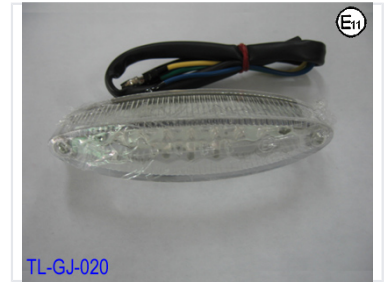

# Motorcycle LED Tail Light with Clear Lens

This LED motorcycle tail light features a clear lens and multiple LEDs for enhanced visibility. It includes wiring with multiple colored leads for easy connection to existing motorcycle electrical systems.

### Universal LED Motorcycle Tail Light

This high-visibility LED tail light is designed for universal fitment, offering a reliable lighting solution for various motorcycle models. Featuring a clear lens design, it maximizes output for enhanced road safety and performance. The unit comes equipped with integrated wiring leads, ensuring a straightforward installation process for standard electrical systems.