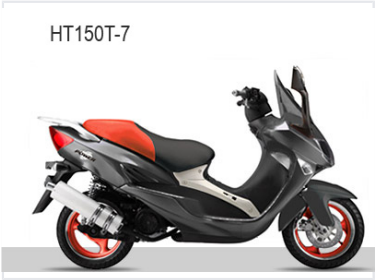

# Motorcycle Fairing with Gray and Orange Design

This motorcycle fairing features a sleek gray and orange design. It provides enhanced aesthetics and protection for the motorcycle.

### Sleek Performance Fairing

This high-quality motorcycle fairing is designed to enhance both the aesthetics and performance of your vehicle. Featuring a distinctive gray and orange color scheme, it offers a modern, sleek look suitable for scooter-style motorcycles. Built for durability, this component integrates seamlessly with the bike's existing design to provide a professional finish.

## Technical Details

Model Identifier	HT150T-7
Design Style	Scooter-style, Gray and Orange
Application	Motorcycle Fairing