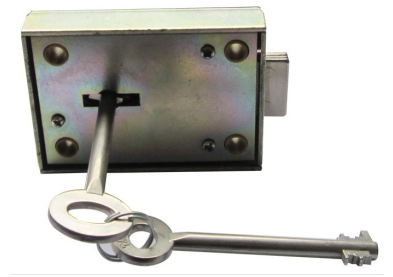

Mortise Lock with Key

This mortise lock features a rectangular body and comes with a key for operation. It is suitable for securing doors and drawers in various applications.

Product Overview

Professional Mortise Lock Solution

This high-quality mortise lock is designed for reliable security in residential or commercial door applications. Featuring a durable metallic construction, it offers robust performance and consistent operation. The included key mechanism ensures secure access control, making it an ideal choice for standard door installations.

Technical Details

Lock Type	Mortise Lock
Finish	Metallic
Primary Application	Door Security, Drawer Security