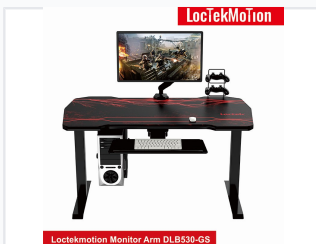

Monitor Arm Desk Mount

This monitor arm supports VESA mounting patterns of 75x75 and 100x100mm. It is designed for 17"-30" screens with a tilt range of -85°-15°.

ADDITIONAL IMAGES

Overview

Ergonomic Gaming Performance

This monitor arm is specifically engineered for gaming setups, combining a striking red and black aesthetic with functional performance. It features integrated gaming lights and USB ports to enhance your workspace connectivity. The adjustable gas spring design helps maintain an ergonomically correct position, effectively reducing neck and eye strain during long gaming or work sessions.

Technical Specifications

Load Capacity

2 kg

Minimum Load

9 kg

Maximum Load

VESA Compatibility	75x75, 100x100
Supported Screen Size	17 - 30 inches
Tilt Range	-85° to 15°

Features & Installation

Installation Types

Clamp • Grommet

Gaming Enhancements

- Integrated Red Lighting
- Dual USB Charging Ports