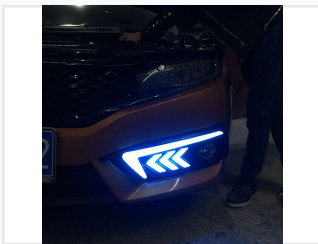

# Modified LED Daytime Running Lights with Turn Signal for Honda Civic

Modified LED daytime running lights designed for Honda Civic models. These lights feature integrated turn signals, enhancing vehicle visibility and providing a modern, stylish upgrade.

## ADDITIONAL IMAGES

### Enhanced Visibility and Style

These modified LED daytime running lights are specifically designed for the Honda Civic, offering a significant upgrade in both safety and aesthetics. Featuring integrated turn signal functionality, the lights improve vehicle visibility during daytime driving conditions. Constructed with durable, weather-resistant materials, this assembly ensures long-lasting performance while providing a sleek, modern look to the vehicle's front end.

## Technical Specifications

Light Source	High-intensity LED
Key Features	Daytime Running Light, Integrated Turn Signal, Weather Resistant, Modern Design