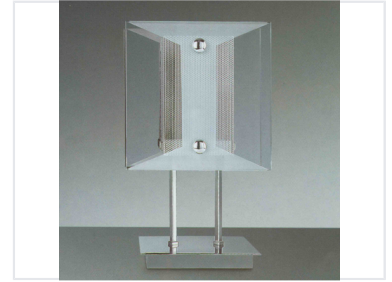

Modern Rectangular Shade Desk Lamp

This modern desk lamp features a rectangular shade with a frosted panel and mesh-like pattern. It is supported by cylindrical metal rods and a square metal base.

Product Overview

Minimalist Contemporary Illumination

The Modern Rectangular Shade Desk Lamp offers a sophisticated lighting solution for professional workspaces. Featuring a minimalist design, it combines a sleek metallic structure with a unique rectangular shade that utilizes a translucent panel and textured mesh layering. This piece provides both functional task lighting and a refined aesthetic appeal suitable for modern office or architectural settings.

Design and Materials

Shade Construction	Acrylic and Mesh Composite
Base Design	Square Metallic Base
Support Mechanism	Dual Cylindrical Metal Rods

Features

Lighting Aesthetics

- Frosted translucent panel
- Integrated mesh pattern
- Minimalist silhouette