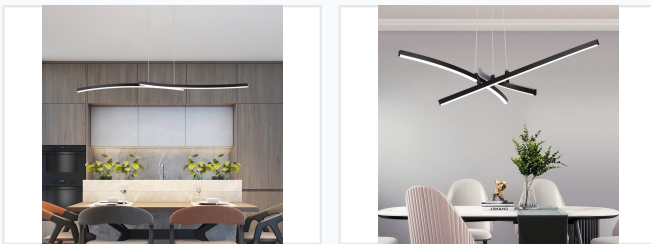

Modern LED Pendant Light

This modern LED pendant light provides bright, even illumination with its energy-efficient LED technology. Its sleek design and adjustable height make it ideal for dining rooms, living spaces, and contemporary interiors.

ADDITIONAL IMAGES

Product Overview

Modern LED Lighting Solution

This modern LED pendant light features a unique, intersecting linear design crafted from durable aluminium and iron. Designed for contemporary interior spaces, this fixture provides bright, even illumination suitable for dining rooms, living spaces, and kitchens. With its energy-efficient LED technology and adjustable suspension cables, it offers both a minimalist aesthetic and practical, long-lasting performance.

LED

Design & Aesthetics

Key Design Features

- Intersecting linear design
- Adjustable suspension cables
- Minimalist aesthetic
- Energy-efficient LED technology

Available Finishes

Black, White