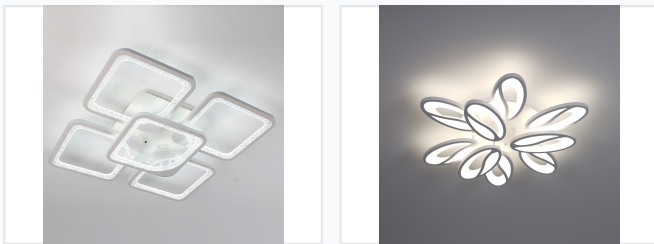

# Modern LED Pendant Light Fixture

This modern LED pendant light features an energy-efficient design. Its sleek aesthetic provides both ambient and decorative lighting solutions for residential or commercial spaces.

## ADDITIONAL IMAGES

### Modern Illumination Solution

This modern LED pendant light fixture combines a sleek, durable aluminum and acrylic construction with advanced lighting control. Featuring a unique, abstract design, it offers dimmable brightness and adjustable color temperatures to suit any ambiance, from warm relaxation to bright, focused lighting. Ideal for residential or commercial interiors, this fixture provides energy-efficient performance with a contemporary aesthetic.

### Luminous Efficiency

**70 lm/w**  
Min Efficiency

**90 lm/w**  
Max Efficiency

Dimensions	D650mm x H120mm
Power	198 W
Voltage Range	180-265V