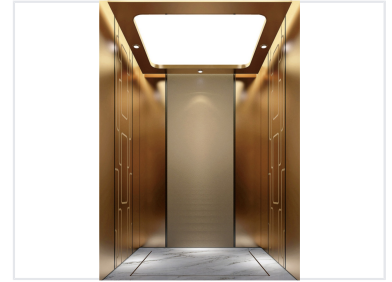

Modern Elevator Cabin with Geometric Gold Walls

This elevator cabin features gold-toned walls with geometric patterns. Its design includes a textured back panel and light marble flooring.

Overview

Sophisticated Modern Design

This modern elevator cabin offers a luxurious aesthetic suitable for high-end commercial and residential buildings. Featuring striking gold-toned walls with intricate geometric patterns, the cabin creates an immediate impression of elegance and quality. The interior is balanced by a neutral textured back panel and a bright, integrated ceiling lighting system, ensuring both style and functionality.

Design & Aesthetics

Wall Finish	Gold-toned with geometric patterns
Flooring	Light marble with subtle veining
Design Style	Modern, Luxury, Geometric

Lighting & Features

Interior Accents

- Textured neutral-colored back panel
- Geometric wall patterns
- Marble flooring

Ceiling Lighting	Bright rectangular integrated light
------------------	-------------------------------------