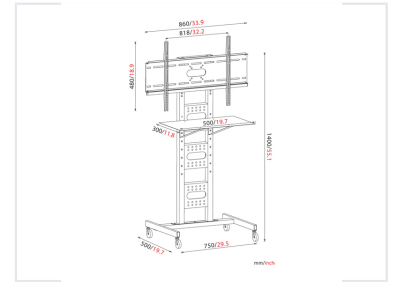

Mobile TV Cart Stand with Shelf

This mobile TV cart stand is designed for flat panel TVs. It features a sturdy metal frame with adjustable height settings, integrated cable management, a shelf, and locking caster wheels.

ADDITIONAL IMAGES

Overview

Professional Mobile TV Cart

This mobile TV cart is designed for commercial and professional environments, supporting screens ranging from 37 to 60 inches. Constructed from high-gauge cold-rolled steel, it provides a robust and stable foundation for your display equipment. The unit includes an integrated shelf for AV components and is built for easy mobility, making it an ideal solution for conference rooms, classrooms, and trade shows.

Technical Specifications

Compatible Screen Size	37" - 60"
Max Load Capacity	60 kg
Max VESA Pattern	800 x 400
Total Height	1483 mm
Material	High gauge cold rolled steel
Available Finishes	Silver, Black

Logistics

Shipping Quantities

Container Type	Quantity
20' Container	543
40' Container	1096

Carton Dimensions	124 x 32.5 x 13 cm
Net Weight	16 kg
Gross Weight	17.6 kg