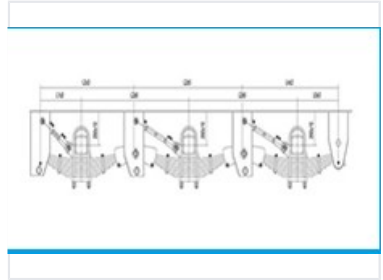

Mobile Phone Accessories and Parts

These are accessories and parts for mobile phones. They provide enhancements and replacements for various mobile phone models.

Product Overview

Mobile Phone Accessories and Parts

This product category encompasses a comprehensive range of components designed for the maintenance, repair, and enhancement of mobile devices. These parts are engineered to meet precise standards, ensuring compatibility and reliable performance for professional repair technicians and wholesale distributors. Our selection focuses on quality and durability, providing essential solutions for modern mobile hardware requirements.

Technical Specifications

Suspension System Components

- Central shock absorber units
- Bellows-style suspension components
- Horizontal beam assembly

Key Dimensions

148 mm
Dimension A

240 mm
Dimension B

147 mm
Dimension C