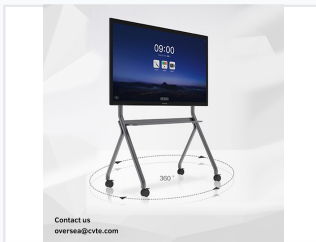

Mobile Flat Screen Display Trolley

This mobile flat screen display trolley has a sturdy frame and locking caster wheels. It is suitable for interactive displays, presentations, and digital signage.

ADDITIONAL IMAGES

Product Overview

Professional Mobile Display Solution

This mobile flat screen display trolley features a streamlined, fashionable design combined with a highly reliable structure. Engineered for versatility, it supports interactive flat panels ranging from 55 to 86 inches with a robust maximum weight capacity of 100kg. It is an ideal solution for dynamic environments such as trade shows, corporate offices, classrooms, hotels, and shopping malls.

Technical Specifications

Maximum Load Capacity

100 kg
Max Load

Supported Display Sizes	55" to 86"
Dimensions (L x W x H)	1160 x 661 x 1597 mm
Net Weight	18 kg

Mobility & Design

Mobility Features

- 4x Heavy-duty 360° swivel casters
- Integrated brakes for secure placement
- Mute casters for quiet movement