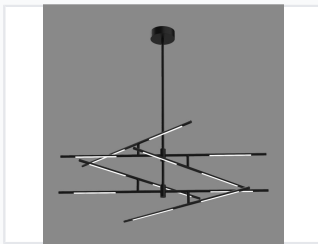

Minimalist LED Linear Chandelier

This modern LED chandelier features a minimalist design with intersecting linear elements. The fixture provides ambient lighting and is suitable for contemporary interiors.

ADDITIONAL IMAGES

Overview

Minimalist Lighting Solution

This LED linear chandelier features a sophisticated design with intersecting metal rods, perfect for modern dining and living spaces. Constructed from thickened aviation-grade aluminum, the fixture ensures superior heat dissipation and long-term durability. The integrated energy-saving LED light source provides comfortable, non-dazzling ambient illumination for contemporary interiors.

Design & Aesthetics

Design Style

Minimalist • Contemporary • Linear

Material & Construction

Key Features

- Enhanced heat dissipation performance
- Hardened metal frame
- Integrated LED light bars
- Intersecting linear elements