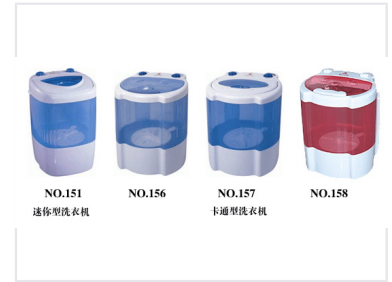

Mini Portable Washing Machine

This compact washing machine is designed for small loads and portability. It features a durable plastic construction and a transparent tub.

Product Overview

Compact Cleaning Solution

This mini portable washing machine is a space-saving solution designed for small loads and daily convenience. Built with durable plastic and a transparent tub, it allows for easy monitoring of the wash cycle while fitting seamlessly into compact environments. Perfect for apartments, student dorms, and travelers, this unit offers efficient cleaning in a portable footprint.

Technical Specifications

Available Models

- NO.151
- NO.156
- NO.157
- NO.158

Material

Durable Plastic

Key Features

Portable, Transparent Tub, Compact Design

Usage

Best Used For

Apartments • Dorms • Travel