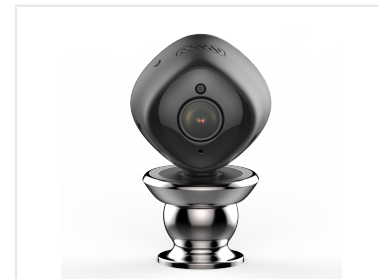

Mini 1080P HD WiFi IP Camera

This mini IP camera offers 1080P HD resolution with day & night vision. It features a super mini and hidden design, along with quick and easy WiFi setup via iOS and Android app.

ADDITIONAL IMAGES

Overview

Compact Surveillance Solution

This super mini IP cloud camera delivers high-definition 1080P video quality in a discreet, hidden design suitable for various indoor environments. It offers comprehensive security features including smart motion detection, night vision capabilities, and flexible storage options via local SD card or cloud platforms. With easy mobile app setup and remote monitoring, this camera provides a reliable and accessible solution for professional audio and video surveillance.

Technical Specifications

Resolution	1080P Full HD
Viewing Angle	120 degrees
Night Vision Range	7 meters
Max SD Storage	128 GB

Features

Smart Home Compatibility

Alexa Compatible

Key Features

Motion Detection, Night Vision, Two-Way Audio, Cloud Storage, Remote Playback

Field of View

7 m

Night Vision

128 GB

Max SD Capacity