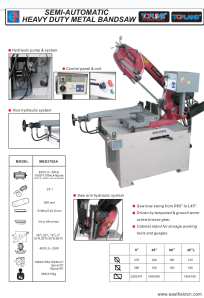

## Technical Specifications

Versatile saw bow design allowing for wide-range angle adjustments from 45°L to 60°R.

### Motor Power Options

- 750W
- 950W
- 1100W
- 1500W

**Cutting Angle Range** 0°, 15°, 30°, 45°, 60°, 45°L

**Blade Speed Range** 32.5 - 90 m/min

## Cutting Capacity

Semi-automatic control panel and hydraulic system for precise workpiece clamping and cutting.

### Performance Highlights

**25 W**

Coolant Pump Power

**415 kg**

Max Weight