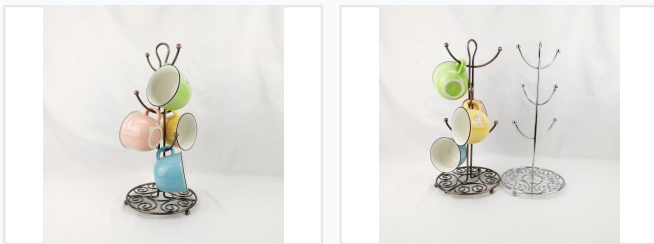

# Metal Cup Storage Rack

This metal cup rack is designed for storing and displaying cups in a kitchen or dining area. It features a circular base and curved arms to securely hold multiple cups.

## ADDITIONAL IMAGES

### Elegant Metal Cup Storage Solution

This metal cup storage rack offers a sophisticated way to organize and display your drinkware collection. Featuring a sturdy circular base with decorative scrollwork, the rack combines functional storage with aesthetic appeal, making it a perfect addition to any kitchen or dining environment. It is available in multiple finishes to suit diverse interior styles and is designed to securely hold cups by their handles.

## Design & Construction

Material	Metal
Available Finishes	Bronze, Silver Chrome
Base Style	Circular with decorative scrollwork