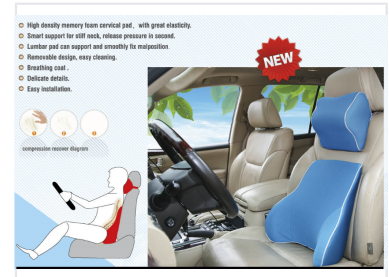

Memory Foam Car Lumbar and Cervical Support Kit

This car kit includes a high-density memory foam cervical pad and lumbar support pad designed for optimal comfort and posture while driving. Both items feature a removable and easy-to-clean design with a breathable coat and delicate details.

Product Overview

Ergonomic Comfort Solution

This car support kit features a high-density memory foam cervical pad and lumbar support pad designed to enhance posture and comfort during driving. The cervical pad provides smart support to relieve neck stiffness and pressure, while the lumbar pad helps correct seating posture. Both components are designed for easy maintenance with removable, breathable covers.

Material & Design

Primary Material	High-density memory foam
Design Features	Removable cover, Breathable fabric, Easy installation, Compression recovery

Performance

Key Benefits

- Smart neck support for pressure relief
- Lumbar support to correct malposition
- High elasticity
- Easy to clean