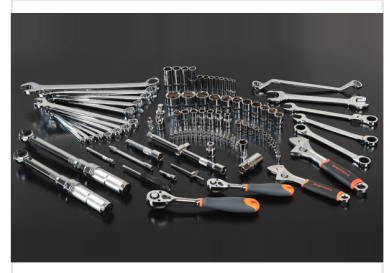

Mechanics Tool Set with Sockets, Wrenches, and Ratchets

Comprehensive mechanics tool set featuring sockets, wrenches, ratchets and accessories. It is ideal for automotive repair, maintenance, and general mechanical tasks and constructed for durability and precision.

Overview

Professional Mechanics Tool Set

This comprehensive mechanics tool set is engineered for durability and precision, making it an essential kit for automotive repair, maintenance, and general mechanical tasks. Crafted from high-quality chrome-vanadium steel, the collection includes a wide array of sockets, wrenches, ratchets, and accessories to handle diverse fastening requirements. Designed for professional use, this set provides the versatility and reliability needed to tackle complex mechanical projects efficiently.

Key Features

Material	Chrome-Vanadium Steel
Primary Applications	Automotive Repair, General Maintenance, Mechanical Engineering

Set Components

Included Tools

- Standard Sockets
- Deep Sockets
- Combination Wrenches
- Adjustable Wrenches
- Torque Wrenches
- Ratchets
- Extension Bars
- Universal Joints
- Screwdriver Bits