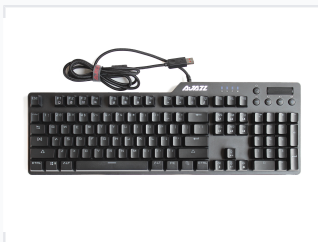

ADDITIONAL IMAGES

Overview

High-Performance Gaming Keyboard

This mechanical gaming keyboard is engineered for precision and durability, featuring responsive mechanical switches that provide excellent tactile feedback. Designed with the gamer in mind, it includes customizable backlighting for improved visibility, dedicated media controls, and programmable macro keys to streamline your gameplay. Its ergonomic layout and anti-ghosting technology ensure a comfortable and reliable experience during intense gaming sessions.

Performance & Features

Gaming Technology

Anti-ghosting • Programmable Macros

Switch Type	Mechanical
Backlighting	RGB, Green LED, Customizable
Media Controls	Yes

Connectivity & Design

Cable Features

- Braided
- Detachable

Connection Type	Wired USB
Layout Style	Compact