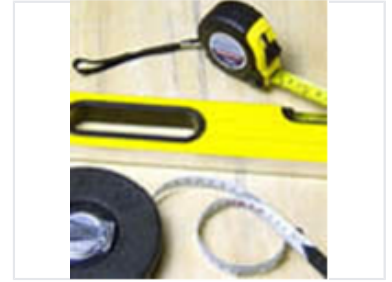

Measuring Tool Set with Tape Measure and Spirit Level

This set includes essential measuring tools for various applications. It features a retractable tape measure with both imperial and metric scales for accurate length measurements, a spirit level, and a flexible measuring tape.

Product Overview

Professional Measuring Solution

This comprehensive measuring tool set is designed for precision and versatility in various applications, including construction, DIY projects, and general home use. The kit features a durable retractable tape measure equipped with both imperial and metric scales for accurate length measurements. Additionally, it includes a spirit level to ensure surfaces are perfectly aligned, making it an essential addition to any professional or home toolkit.

Key Features

Included Tools

- Retractable Tape Measure
- Spirit Level
- Measuring Tape

Ideal Applications

Construction, DIY Projects, Home Use

Technical Specifications

Measurement Scales

Metric • Imperial