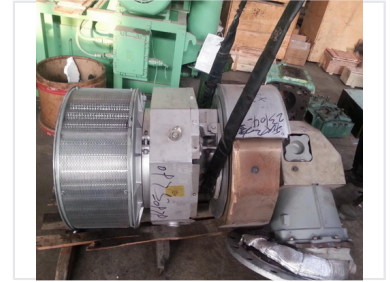

# Marine Turbocharger for ABB Engines

This marine turbocharger is designed for ABB engine applications, ensuring optimal performance and reliability. It features a high-efficiency compressor and turbine for efficient energy conversion and reduced fuel consumption.

### High-Performance Marine Turbocharger

This new stock marine turbocharger is engineered for reliable performance in demanding marine propulsion environments. Designed for compatibility with high-capacity engine systems, it incorporates a high-efficiency compressor and turbine to maximize energy conversion. Its robust construction ensures longevity and optimal fuel economy for vessel operation.