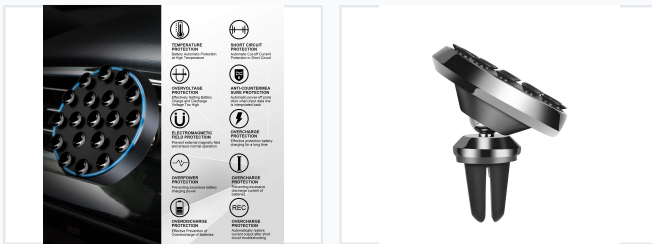

Magnetic Vent Mount Wireless Car Charger

This wireless car charger features a magnetic mounting system for secure phone attachment. Designed to fit into car air vents, it provides a convenient and accessible charging solution while driving.

ADDITIONAL IMAGES

Product Overview

Magnetic Wireless Convenience

This premium magnetic vent mount car charger offers a sleek, metallic design crafted from high-quality zinc alloy and brass. Engineered for secure mounting and efficient charging, it ensures your device remains accessible and powered throughout your commute. The unit supports fast wireless charging standards and incorporates a robust multi-protection safety system for peace of mind.