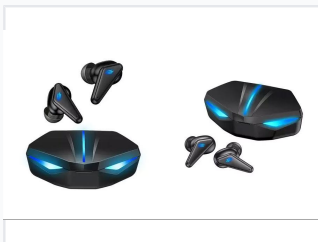

Low Latency Gaming TWS Earbuds with 10m Transmission

These TWS earbuds are designed for gaming, offering low latency and a 10-meter transmission distance. The ergonomic design ensures a comfortable fit for extended use.

ADDITIONAL IMAGES

Product Overview

Ergonomically designed TWS earbuds for immersive gaming.

High-Performance Gaming Audio

These True Wireless Stereo (TWS) earbuds are specifically engineered for gamers who demand low latency and reliable wireless performance. Featuring a 10-meter transmission distance, they ensure a stable connection during intense gameplay while maintaining high audio fidelity. The ergonomic, in-ear design provides a secure and comfortable fit, perfect for extended gaming sessions.

Technical Specifications

Compact design optimized for low-latency audio transmission.

Transmission Distance	10 m
Frequency Range	2.402GHz-2.480GHz
Wear Style	In-ear

Design & Aesthetics

Sleek charging case design with integrated LED accents.