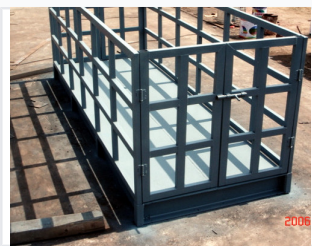

# Livestock Weighing Scale with Enclosure

This livestock scale accurately measures the weight of animals such as pigs, cattle, and sheep. It features a durable metal frame and an enclosure for animal safety during weighing.

## ADDITIONAL IMAGES

### Professional Livestock Weighing Solution

This livestock weighing scale is engineered for precision and durability in demanding agricultural environments. Featuring a robust enclosure with a gated design, it ensures the safety of animals while the non-slip surface provides stability during the weighing process. Advanced dynamic weighing technology delivers accurate weight data even when livestock are moving on the platform, making it an essential tool for efficient farm management and veterinary applications.