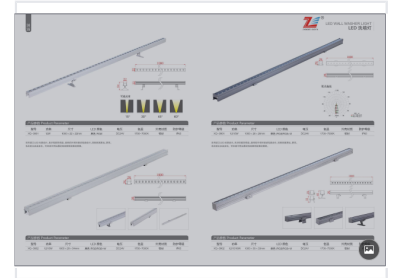

LED Wall Washer Light

These LED wall washer lights are designed for outdoor use. They feature aluminum construction and IP65 protection, with color temperature options from 1700-7000K.

Product Overview

Professional LED Wall Washer Series

This professional-grade LED wall washer series is designed for versatile architectural lighting applications. Featuring robust aluminum construction and an IP65 protection rating, these fixtures are built for durability in outdoor environments. With multiple models available, they offer flexible power options, precise beam angle control, and wide color temperature ranges to suit diverse lighting design requirements.

Technical Specifications

Ingress Protection

IP65

Input Voltage

DC24V

Color Temperature Range

1700-7000K

Available Beam Angles