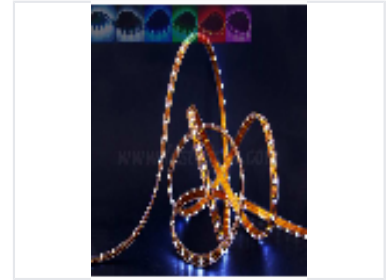

# LED Rope Light

This flexible rope light features evenly spaced LEDs encased in a durable, weather-resistant PVC jacket. Designed for both indoor and outdoor use, it provides ambient lighting for architectural accents, landscape lighting, and decorative displays.

### Versatile Lighting Solution

The Norma Rope Light Series is a highly flexible lighting solution engineered for diverse applications. Featuring evenly spaced LEDs protected by a durable, weather-resistant PVC jacket, this product delivers consistent brightness and superior energy efficiency. It is perfectly suited for both indoor and outdoor environments, making it ideal for architectural accents, landscape illumination, and decorative displays.

### Construction

- Durable PVC jacket
- Weather-resistant design
- Flexible form factor
- Evenly spaced LEDs