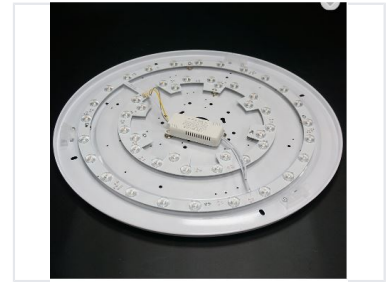

LED Retractable Blade Ceiling Fan

This decorative ceiling fan features integrated LED lighting and retractable blades. It is designed for indoor use, providing both cooling and decorative functions.

ADDITIONAL IMAGES

Product Overview

Modern Retractable Ceiling Fan

This 42-inch retractable ceiling fan combines cooling functionality with modern aesthetic appeal. Featuring a high-efficiency 30W pure copper DC motor and integrated 24W LED lighting, it offers a dual-purpose solution for indoor spaces. The blades are designed to retract when not in use, providing a clean and minimalist look suitable for contemporary interiors.

Technical Specifications

Motor Power	30 W
Motor Type	Pure Copper DC Motor
LED Power	24 W
Blade Material	ABS
Number of Blades	3

Dimensions & Features

Fan Diameter	1066 mm
Reversible Airflow	Yes
Control Type	Remote Control