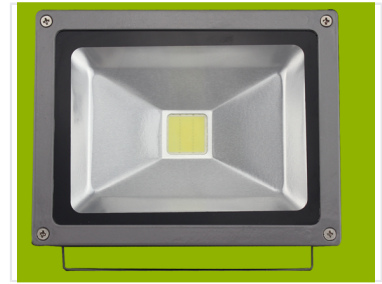

LED Outdoor Wall Washer

This high-intensity LED wall wash light is designed for illuminating large surfaces. It features a robust, weatherproof housing for outdoor applications and provides a uniform and bright wash of light.

Product Overview

High-Intensity Architectural Lighting

This LED wall wash light is engineered for illuminating large surfaces with a uniform and bright output. Designed with a robust, weatherproof housing, it is perfectly suited for demanding outdoor applications. It features energy-efficient LED technology, ensuring long-lasting performance while significantly reducing power consumption for both commercial and residential projects.