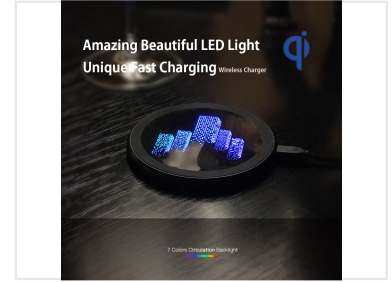

LED Light Wireless Charger

This wireless charger features an amazing and beautiful LED light display. It offers unique fast charging capabilities and a visually appealing design with 7 colors circulation backlight.

Product Overview

Innovative LED Wireless Charging Solution

This wireless charger combines high-efficiency power delivery with a striking aesthetic design to enhance any workspace. Featuring an integrated 7-color circulation backlight, it provides both functional utility and a modern, vibrant look. Designed for professionals who value both performance and office ambiance, it supports universal Qi wireless charging standards.

Performance

Charging Speed

Unique Fast Charging

Supported Standards

Qi

Design Features

Lighting Modes

7 colors circulation backlight

Design Style

Modern LED decorative display