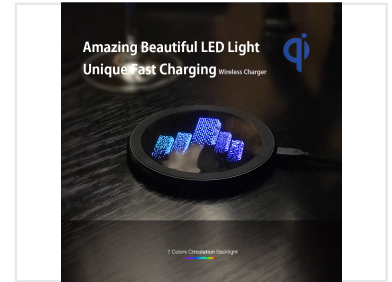

LED Light Wireless Charger

This wireless charger provides a unique and fast charging experience. It features a beautiful LED light display with a 7 colors circulation backlight.

Product Overview

Modern Charging Solution

This wireless charger combines fast, efficient charging with a stunning LED aesthetic. It features a sophisticated 7-color circulation backlight that adds a modern touch to any professional workspace or desk. Designed for Qi-compatible devices, it offers a seamless and unique power delivery experience.

Key Features

Standard

Qi

Lighting Effect

7 Colors Circulation Backlight

Performance

Charging Type

Wireless, Fast Charging