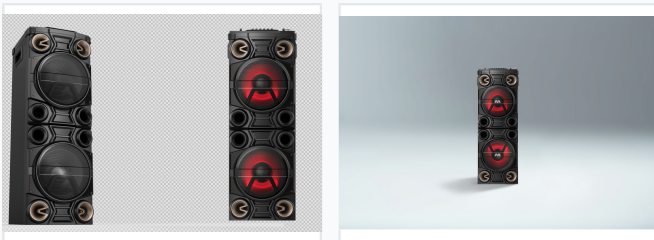

LED Light Karaoke Bluetooth Speaker

This LED light karaoke Bluetooth speaker is designed for karaoke parties and professional audio applications. It features LED lighting, providing a visually appealing experience alongside its powerful sound output.

ADDITIONAL IMAGES

Product Overview

Professional Karaoke Audio Solution

This high-performance karaoke Bluetooth speaker is engineered for powerful sound output and versatile party applications. Featuring a robust dual-speaker configuration and integrated LED lighting effects, it creates an immersive audio-visual experience for any event. With comprehensive connectivity options including Bluetooth, USB, and auxiliary inputs, it offers seamless integration for professional and casual use alike.

Technical Specifications

Output Power

100 W

Output Power

Speaker Configuration

10" x 2 + 2" x 2

Dimensions

346 x 355 x 985 mm

Features & Connectivity

Input Connectivity

- Bluetooth
- AUX IN (3.5mm)
- USB Playback
- Microphone Jack

System Features

- FM Radio
- LED Display
- Flashing Light Effects
- Wireless Microphone (Optional)

Audio Features