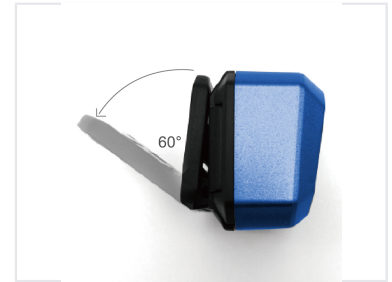

LED Headlamp with Adjustable Strap

This LED headlamp is designed for hands-free illumination in various environments. It features a robust construction with an adjustable head strap for a secure and comfortable fit.

ADDITIONAL IMAGES

Overview

Versatile Hands-Free Illumination

This high-performance LED headlamp is designed for professional and recreational use, featuring a dual-light system with both OSRAM and COB LEDs. With multiple lighting modes and an adjustable tilt mechanism, it provides precise illumination for any task. The unit is built for durability with an IP54 waterproof rating and includes convenient features like a magnetic back and detachable strap holder.

Lighting Modes

- High
- Low
- COB ON
- ALL ON
- OFF

Key Features

Sensor Function, Dimmer Function, Detachable Light, Magnetic Back

Physical Attributes

Waterproof Rating

IP54

Tilt Adjustment