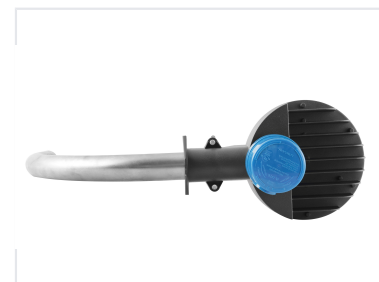

LED DOB Barn Light with Dusk-to-Dawn Photocell

This LED DOB barn light is available in 35W and 70W configurations. It features a photocontrol for automatic dusk-to-dawn operation and is constructed with a heavy-duty, corrosion-resistant housing.

ADDITIONAL IMAGES