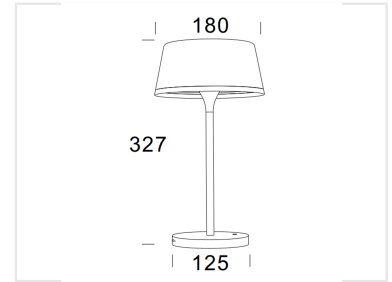

# LED Desk Lamp with Adjustable Head

This LED desk lamp features a minimalist design with a circular base, slender stem, and conical lampshade. The integrated LED technology ensures energy-efficient lighting, making it suitable for both home and office environments.

## Physical Dimensions

|                    |        |
|--------------------|--------|
| Total Height       | 327 mm |
| Lampshade Diameter | 180 mm |
| Base Diameter      | 125 mm |